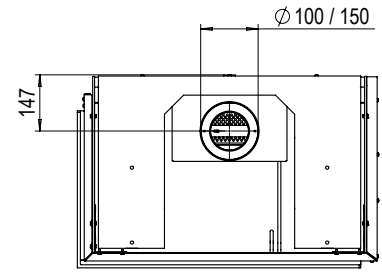

Smart | Duet M

Specifications Smart Duet M

Type	Built-in
Model	Two-sided model
Exterior dimensions WxHxD in mm	786 x 817 x 515
Fire display WxHxD in mm	680 x 470 x 354
System	Flat Burner®
Decoration	Log set
Back walls	Smooth steel
Remote	GV60
Power (kW)	8,8
Operating system	Mertik
Energy label	B