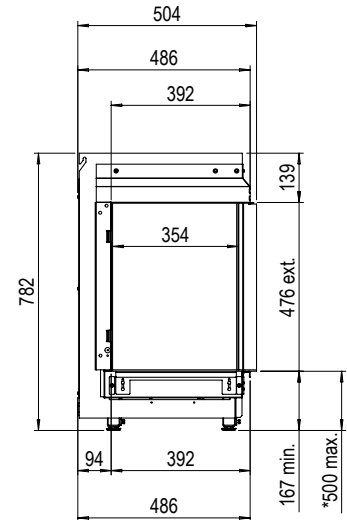

Smart | Duet M

Specifications Smart Duet M

Type	Built-in
Model	Two-sided model
Exterior dimensions WxHxD in mm	786 x 817 x 515
Fire display WxHxD in mm	680 x 470 x 354
System	Flat Burner®
Decoration	Log set
Back walls	Smooth steel
Remote	GV60
Power (kW)	8,8
Operating system	Mertik
Energy label	B