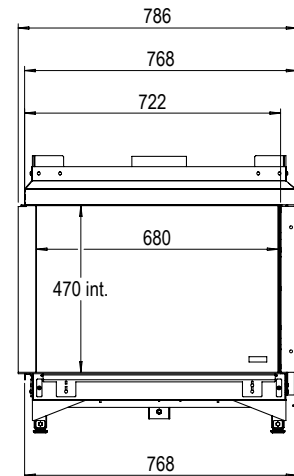

Smart | Duet M

Specifications Smart Duet M

Type	Built-in
Model	Two-sided model
Exterior dimensions WxHxD in mm	786 x 817 x 515
Fire display WxHxD in mm	680 x 470 x 354
System	Flat Burner®
Decoration	Log set
Back walls	Smooth steel
Remote	GV60
Power (kW)	8,8
Operating system	Mertik
Energy label	B