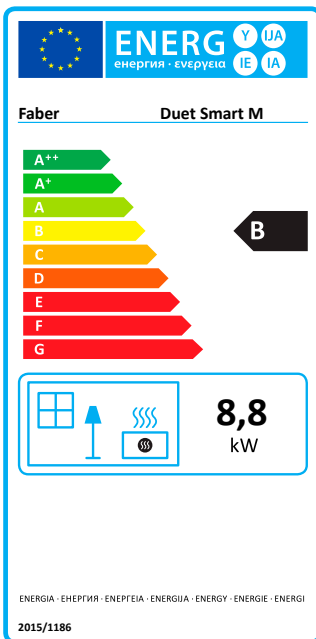

Smart | Duet M

Specifications Smart Duet M

Type	Built-in
Model	Two-sided model
Exterior dimensions WxHxD in mm	786 x 817 x 515
Fire display WxHxD in mm	680 x 470 x 354
System	Flat Burner®
Decoration	Log set
Back walls	Smooth steel
Remote	GV60
Power (kW)	8,8
Operating system	Mertik
Energy label	B